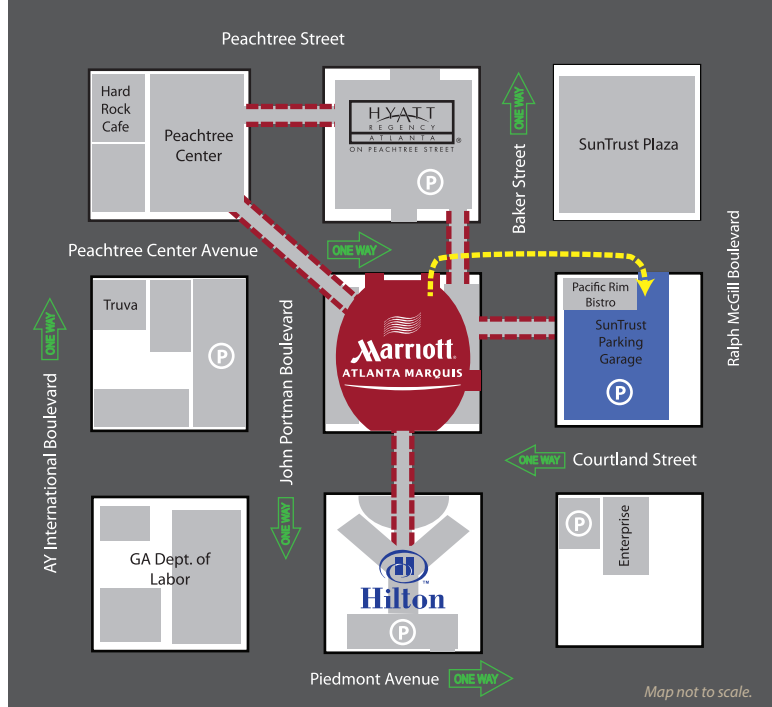

Alternative Self Parking: SunTrust Parking Garage

Depart Marriott Marquis onto Peachtree Center Avenue to the right.

Cross over Baker Street at the traffic light.

Enter the SunTrust Parking Garage on the right in approx. 300 feet. at 303 Peachtree Center Ave.

SunTrust Parking Garage Office
Phone: 404-223-3215

Ralph McGill Boulevard

Map not to scale.

Legend:  = Pedestrian Sky Bridge

 = One Way Street

Walking Directions to Atlanta Marriott Marquis from SunTrust Parking Garage

1. Access Level C in parking elevator.
2. At Pacific Rim Bistro, turn left toward Baker Street.
3. Cross Baker Street at Peachtree Center Avenue.
4. Arrive at Atlanta Marriott Marquis front drive, approximately 200 feet.